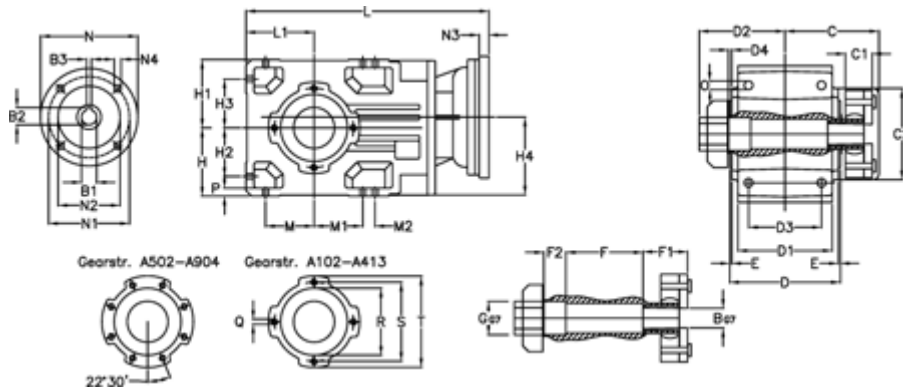

Article number: 296003502046445

Description: Bevel helical gearbox
A352QF40-20,4-P112B5

Measures

B = 40	D1 = 166	F2 = 53	L = 389.0	N3 = 4,5
B1 = 28	D2 = 80	G = 42	L1 = 100	N4 = M12x16
B2 = 31.3	D3 = 135	GA = 43	M = 73.0	O = 12.0
B3 = 8	d4 = 5.0	H = 100	M1 = 73.0	P = 11
C = 70.0	Description = A352 QF-xx P112 B5	H1 = 100	M2 = 11	Q = M10x17
C1 = 24	E = 3.5	H2 = 73.0	N = 250	R = 110
C2 = 90.0	F = 12.0	H3 = 73.0	N1 = 215	S = 130
D = 173	F1 = 48.0	H4 = 114.0	N2 = 180	T = 150